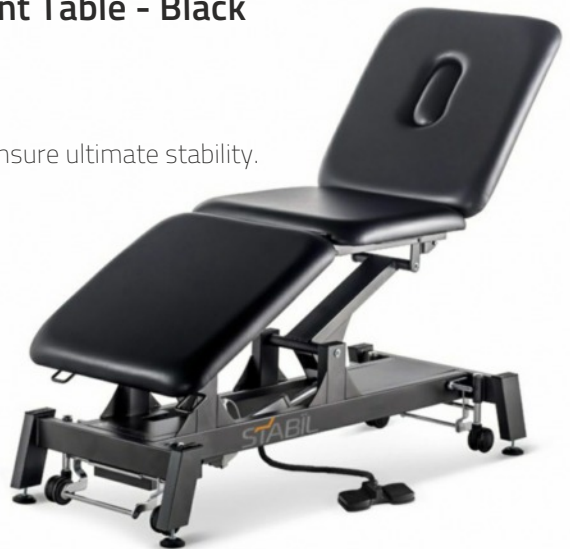

We'll look after you!

www.eb-med.com

T: 028 7134 5188