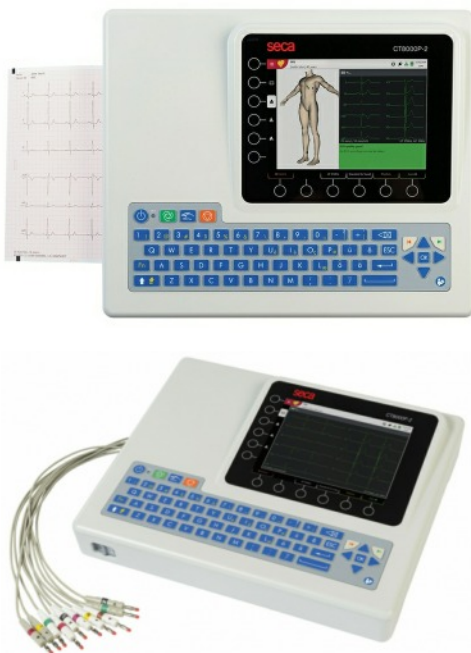

## seca CT331 PC Based Interpretive ECG Machine With Bluetooth

The innovative seca CT331 offers the best of both: Medical Bluetooth connectivity and USB cabled option.

Enjoy the flexibility of use in large clinic rooms with a wireless connection, but with a USB cabled option to plug in when needed. Cable-free operation also grants a higher freedom of movement and reduces trip hazards.

- Wireless and lightweight
- Transfer data via Bluetooth or USB cable
- Rechargeable inbuilt batteries for up to 12 hours of runtime (charge via USB port)
- Brilliant recording quality of all 12 leads with a sampling rate of up to 32 kHz
- LEDs for ECG quality and individual lead-on electrode check
- Clear surface for quick and easy disinfection
- EMR integration

## seca CT8000P-2 Interpretive A4 ECG

- Robust and reliable: ideal for busy clinics
- Wi-Fi connectivity and seca link software included as standard – PDF ECGs automatically download to your PC following acquisition
- 8" colour high-resolution screen with anatomical electrode placement (hook-up adviser function)
- Compatible with all leading EMR systems
- Capture and store 10 minutes of uninterrupted 12 lead data to document intermittent arrhythmias
- Lead reversal: Warnings and misplaced electrodes are immediately displayed before ECG acquisition

### Features:

- 3 lead ECG screen preview
- Large, 7" colour touch-screen
- On-screen lead guidance
- A4 thermal printer for hard copy readings
- Easy to clean - reduce cross contamination
- Easily share or import results into your EMR
- Instant power up - ECGs at a moment's notice