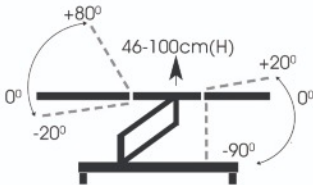

Fusion Treatment Chair with Single Foot Section - Electric Height and Back with Tilting Seat

Designed for patient comfort and ease of access for the clinician.

- Powered head section and powered tilting seat
- Two adjustable/removable padded arm supports as standard
- Maximum user weight 250kg
- Height range: 46-100cm
- Head adjustment +80°/-20°
- Foot adjustment +20°/-90°
- Choose from a range of colours