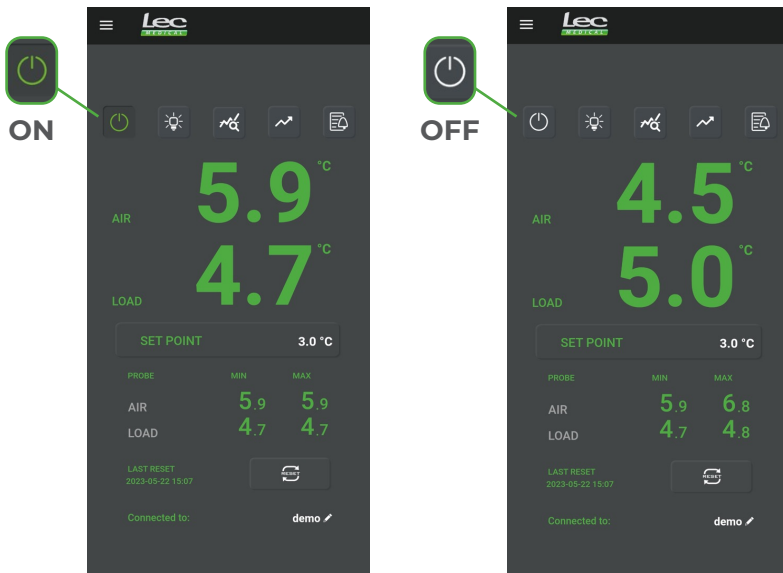

The Experts in
Medical Refrigeration

USER GUIDES

How to turn the appliance
on and off using the app

Ebrington
MEDICAL

1 OPEN LEC MEDICAL APP TO CONNECT TO DEVICE

2 TURN THE APPLIANCE ON & OFF

1 Press power Icon to switch fridge on or off.

2 GREEN ICON = ON
WHITE ICON = OFF

3 DISCONNECTING FROM THE APP

1 Press the **Menu** button 

2 Select **Disconnect**