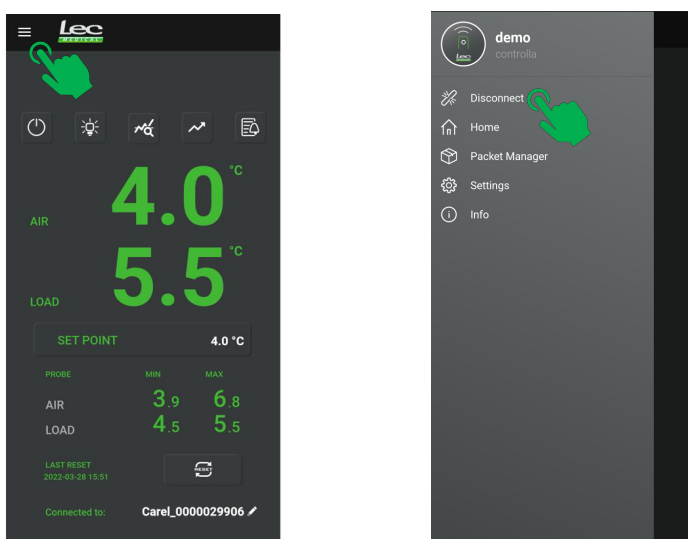

The Experts in
Medical Refrigeration

USER GUIDES

How to turn the appliance
on and off using the app

Ebrington
MEDICAL

1 OPEN LEC MEDICAL APP TO CONNECT TO DEVICE

2 TURN THE APPLIANCE ON & OFF

1 Press power Icon to switch fridge on or off.

2 GREEN ICON = ON
WHITE ICON = OFF

3 DISCONNECTING FROM THE APP

1 Press the **Menu** button 

2 Select **Disconnect**