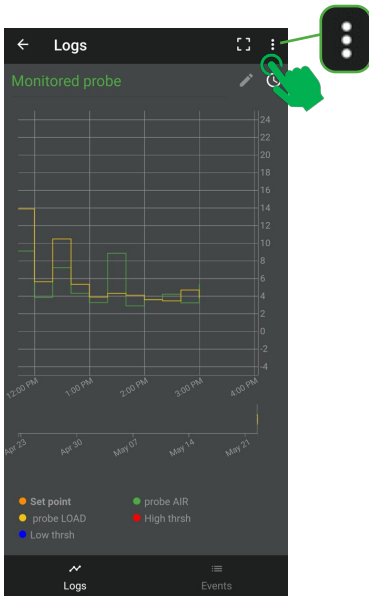

5 EXPORTING TEMPERATURE DATA

1 To export the data select the menu button top right of the app