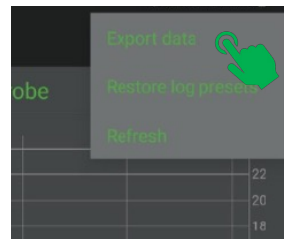

2 Select Export data