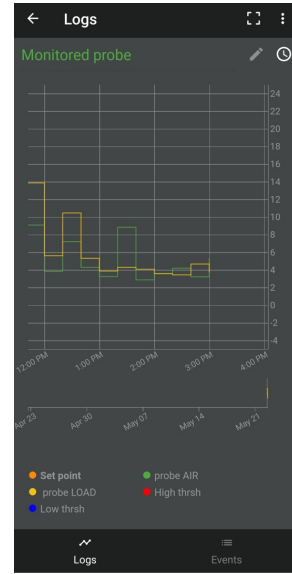

**3** RESETTING MIN & MAX TEMPERATURES

**1** To reset the min & max temperatures simply press the reset button

**2** Both AIR and LOAD temperatures will be reset

**NOTE:** After pressing RESET the Min/Max temperatures are stored in the controller for up to 3 months on FIFO bases.

## 4 VIEWING TEMPERATURE DATA

1 To view the data select the graph icon

2 When this message appears, select YES

3 When loading screen is complete, temperature data will appear.