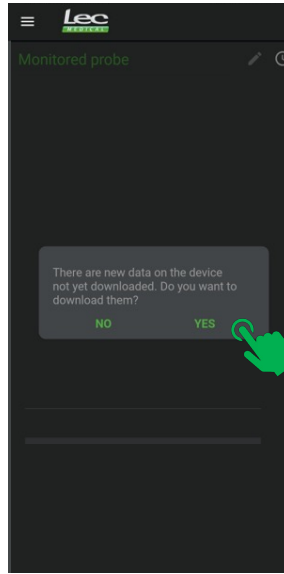

2 When this message appears, select YES