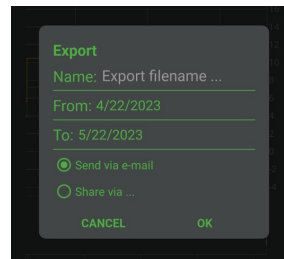

3 Select send via email and then OK