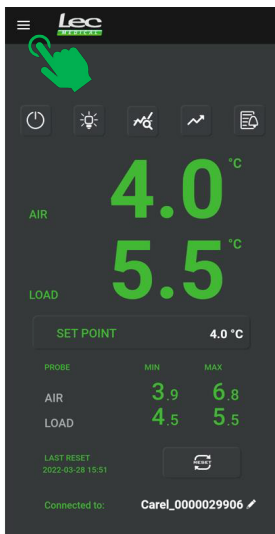

6 EXAMPLE OF A TEMPERATURE DATA REPORT

Here is an example of the temperature data report you will receive via email:

	A	B	C	D
2152	12/8/2022 7:20:00 AM			
2153	12/8/2022 7:40:00 AM			
2154	12/8/2022 8:00:00 AM			
2155	12/8/2022 8:20:00 AM			
2156	12/8/2022 8:40:00 AM	3.9	4.4	
2157	12/8/2022 9:00:00 AM	4.4	4.8	
2158	12/8/2022 9:20:00 AM	5.8	4.8	
2159	12/8/2022 9:40:00 AM	4.7	4.9	
2160	12/8/2022 10:00:00 AM	3.3	4.9	
2161	12/8/2022 10:20:00 AM	5.9	4.8	
2162	12/8/2022 10:40:00 AM	5.3	4.8	
2163	12/8/2022 11:00:00 AM	4.7	4.8	
2164	12/8/2022 11:20:00 AM	4.0	4.8	
2165	12/8/2022 11:40:00 AM	3.3	4.9	
2166	12/8/2022 12:00:00 PM	5.1	4.8	
2167	12/8/2022 12:20:00 PM	5.9	4.8	
2168	12/8/2022 12:40:00 PM	5.7	4.8	
2169	12/8/2022 1:00:00 PM	5.4	4.8	
2170	12/8/2022 1:20:00 PM	5.2	4.8	
2171	12/8/2022 1:40:00 PM	5.0	4.8	
2172	12/8/2022 2:00:00 PM	4.8	4.8	
2173	12/8/2022 2:20:00 PM	4.7	4.8	
2174	12/8/2022 2:40:00 PM	4.6	4.8	
2175	12/8/2022 3:00:00 PM	4.4	4.8	
2176	12/8/2022 3:20:00 PM	4.3	4.8	
2177	12/8/2022 3:40:00 PM	4.1	4.8	
2178	12/8/2022 4:00:00 PM	3.9	4.8	

7 DISCONNECTING FROM THE APP

1 Press the **Menu** button

2 Select **Disconnect**