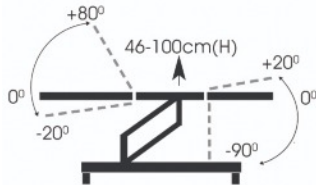

Fusion Treatment Chair with Single Foot Section - Electric Height and Back with Tilting Seat

Designed for patient comfort and ease of access for the clinician.

- Powered head section and powered tilting seat
- Two adjustable/removable padded arm supports as standard
- Maximum user weight 250kg
- Height range: 46-100cm
- Head adjustment +80°/-20°
- Foot adjustment +20°/-90°
- Choose from a range of colours