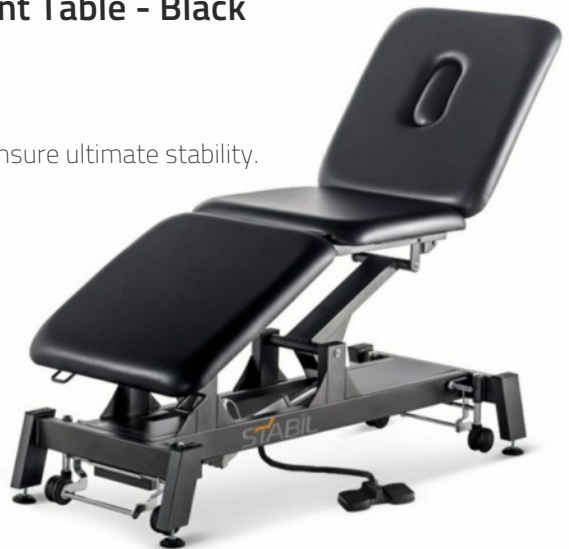

We'll look after you!

www.eb-med.com

T: 028 7134 5188