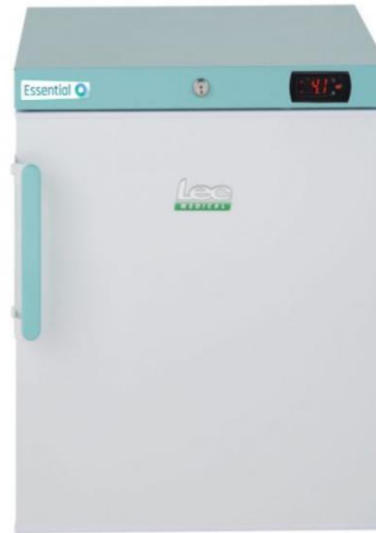

Laboratory Essential Refrigerator

47L Laboratory Essential Countertop Fridge with Solid Door

Product code LFSR47DC-UK

SKU code 444411348

Key features

- ✓ Temperature range of +2°C to +10°C
- ✓ Audible and visual temperature alarms
- ✓ Air temperature probe
- ✓ Factory fitted 16mm porthole for secondary temperature monitoring probes

External Digital Controller

Temperatures are easy to read on the clear digital display. Read, record, and reset simply with the touch of a button.

Fitted Lock

Integrated lock, comes with two keys for added security and access control, to keep contents safe

Anti-Microbial Handle

Our handles have an anti-microbial powder coating which inhibits the growth of microbes to help prevent cross contamination.

Specification: 47L Laboratory Essential Countertop Fridge with Solid Door