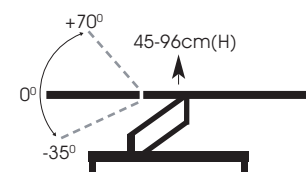

accessories * these accessories can only be fitted when ordered with the couch

 Sun-FECO/LEG1 Leg Supports	 Sun-FECO/PHB1 Phlebotomy Arm (each)	 Sun-FECO/FSW1* Foot Switch	 Sun-FECO/SUP1 Gynae Stirrups	 Sun-CHP1 Head Pillow
 Sun-FECO/CBH1* Breathing Hole	 Sun-FECO/CSR* Folding Side Rails (pair)	 Sun-FECO/IV2* IV Pole Attachment	 Sun-FECO/RAIL* Medi-Rail Attachment	 Sun-FECO/BB* Battery Backup
 Sun-FECO/HEO* Electrically Operated Head Section Upgrade	 Sun-INST1* Installation Service & Packaging Recycling	 Sun-DISPOSAL1** Removal & Disposal of Old Couch	** Removal from ground floor only - weight & removal restrictions apply, please enquire	

dimensions

185cm(L) 65cm(W)